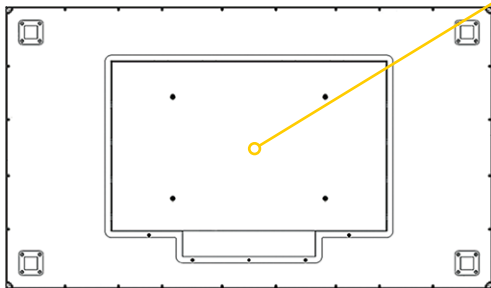

Kickstand mode

mounted

Planar Profile Mounting System – Industry slimmest wall mount

- Ultra slim mounting profile (3.6" no touch, 4.1 touch)
- Kickstand mode enables easy access to inputs and removable service components
- Locks in place
- Landscape and portrait options