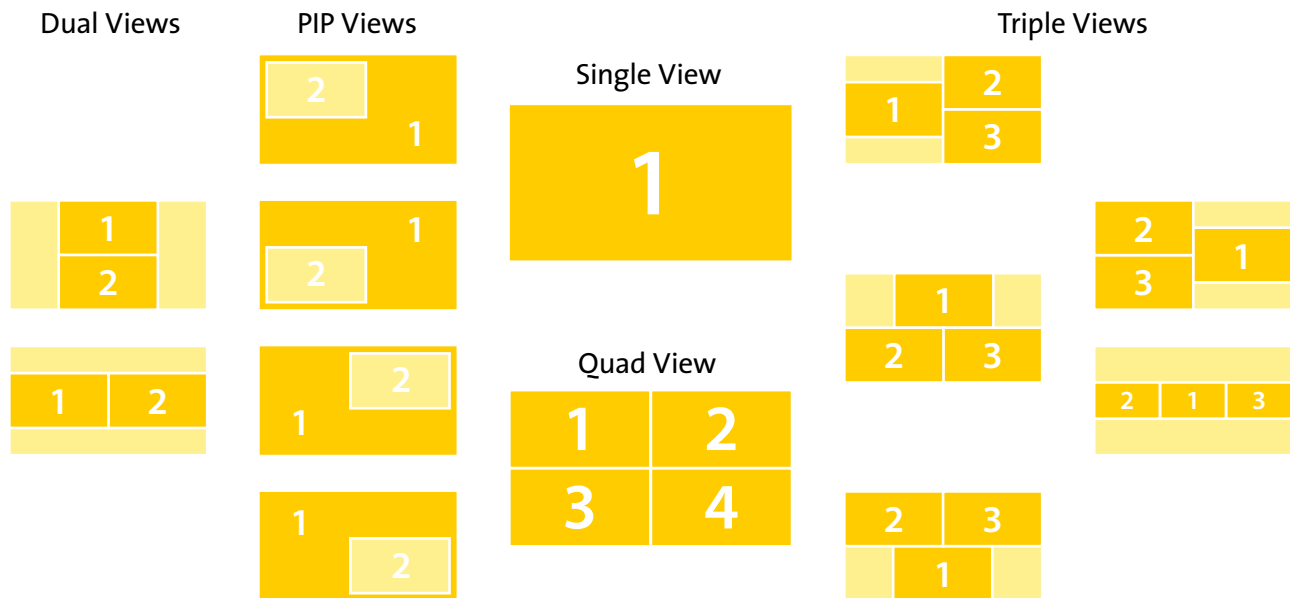

Planar UltraRes Series Models - Multi-Source Layouts - 4K Video Support

Introducing Planar MediaPlex Plus Processing Advancing multi-source management to the next level.

Stunning 3D Realism at 4K Resolution

98" UR9851 UR9851-ERO UR9851-ERO-B-T UR9851-3D UR9851-3D-ERO UR9851-3D-ERO-B-T 1.258 cm 2.203 cm	84" UR8451-LX UR8451-LX-ERO UR8451-LX-ERO-B-T UR8451-MX UR8451-MX-ERO UR8451-MX-ERO-B-T 1.111 cm 1.919 cm	75" UR7551-LX UR7551-LX-ERO UR7551-LX-ERO-B-T 969 cm 1.691 cm
6 Models	6 Models	3 Models

Multi-Source Layouts

Highlights

- View multiple sources simultaneously in dual, triple, quad, or PiP layouts
- Switch sources and layouts quickly and make precise image adjustments by source
- Save and recall preset configurations
- Schedule events including on/off times, preset recalls, and more backlight adjustment
- Select and switch audio sources
- Cluster connection consisting of 4 slave workstations and a master workstation by using the DP 1.2 input