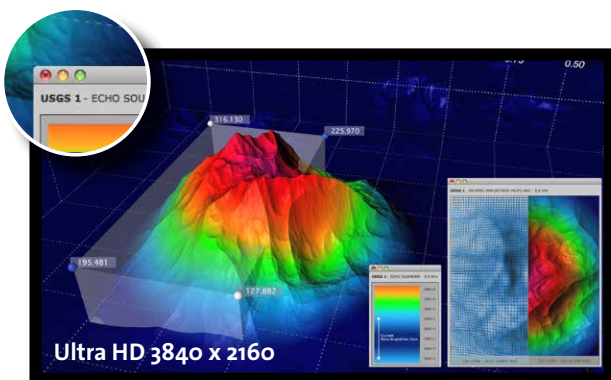

Planar UltraRes incorporates advanced display technology to further enhance image quality. With features such as 120Hz response rate, 10bit color depth, local dimming for enhanced contrast, high brightness panel options and support for full 4K at 60Hz frame rate, Planar UltraRes provides no-compromise image quality not possible with other display technologies.

Built By Professionals, for Professionals

Planar UltraRes is designed from the ground up for commercial applications. The display incorporates the latest standards in digital video and data capture – 2x HDMI 2.0 with HDCP 2.2 support, 2x HDMI 1.4 and 1x DisplayPort 1.2 – so that multiple 4K sources can be captured, switched between and displayed in native resolution. The display has been tuned and tested

with a range of the most popular professional graphics cards, controllers and content sources in order to make solution deployment easier and more successful for applications, including:

- Geospatial
- Oil and Gas Exploration and Production
- Process Control
- Computer Aided Design (CAD)
- Architecture
- Visualization and Simulation
- Medical Imaging
- Digital Post-Production
- Science – Academic Research and Commercial
- Financial Decision Room
- Control Room
- Collaborative Conference Room / Team Room
- Digital Signage

Planar UltraRes has four times the resolution and pixel density of a comparably-sized full HD display.