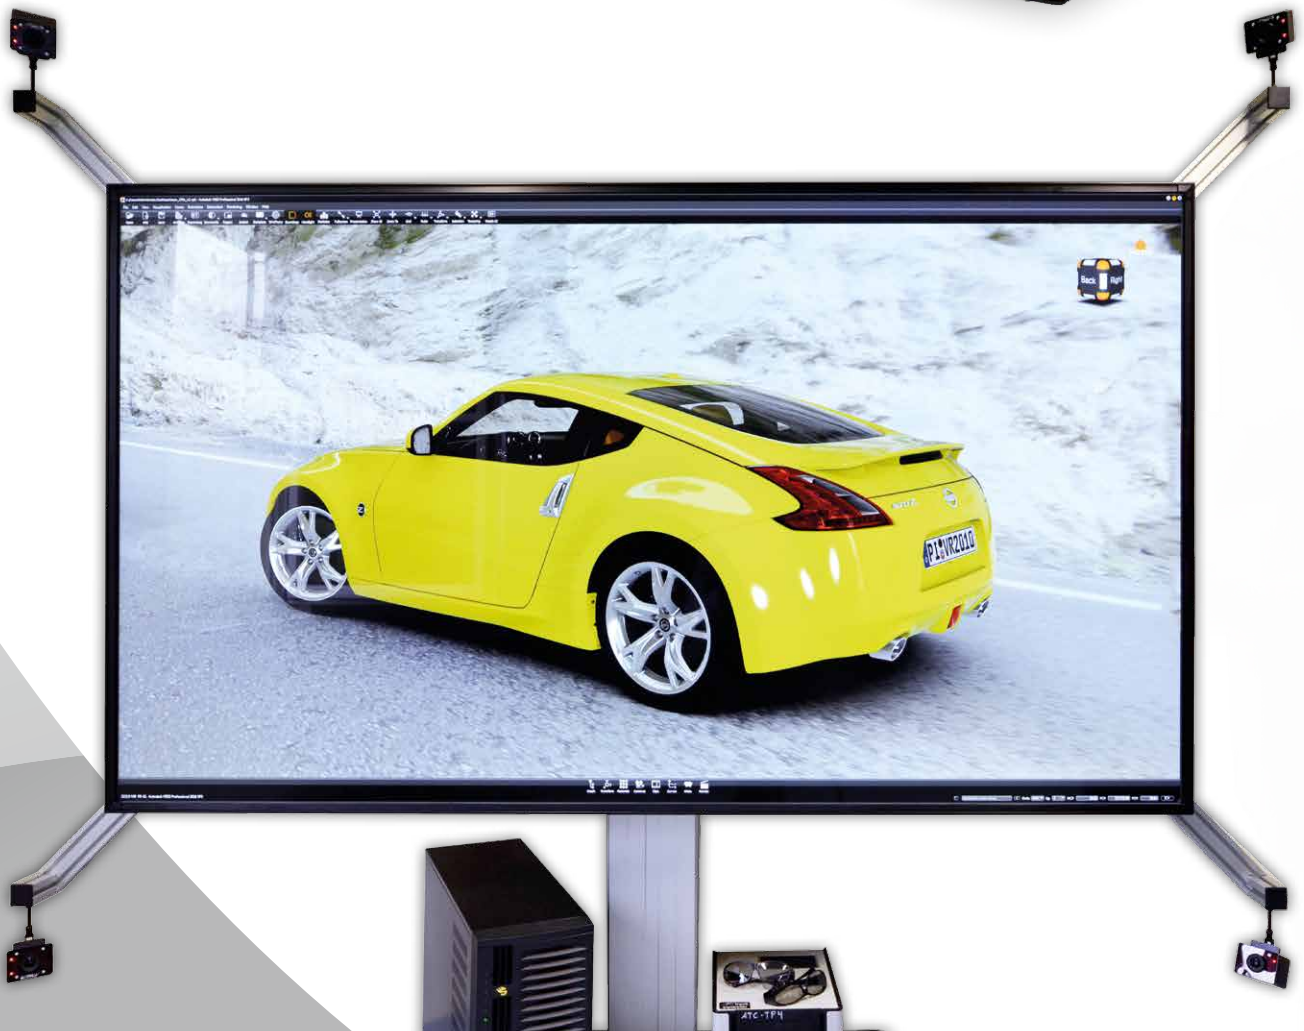

Planar UltraRes Series displays uniquely combine large screen area and high pixel density ideal for group viewing and collaboration around high-resolution visual information in team rooms and conference rooms. In applications such as energy production and distribution, geospatial intelligence, visualization and simulation, engineering design, process control or command center collaboration, the Planar UltraRes Series, deployed either individually or tiled horizontally to create a video wall, provides the ultimate visual display surface.

Optimized for leading resolution-rich commercial applications

Designed inside and out to meet the demanding requirements of professional high resolution visual collaboration.

8 Megapixels of Perfection

The Planar UltraRes has four times the resolution and pixel density of a comparably-sized Full HD display. Displaying Ultra HD content, the result produces clarity and detail that appears sharp even at close viewing distances. No detail is missed. A single Planar UltraRes display provides the same resolution and similar screen area to that of a 2x2 narrow bezel LCD video wall, but with no bezels in the display area.

ARTTRACK systems

Consisting of single intelligent tracking cameras and one central controller with DTrack2 software. Fully scalable from 2 to 50 cameras, up to 45 6DOF targets simultaneously tracked. The current model ARTTRACK5 can be arbitrarily combined with its antecessors ARTTRACK2 and ARTTRACK3, as well as with TRACKPACK cameras.

SMARTTRACK systems

A fully integrated stereo camera system for small tracking volumes. It contains 2 cameras and one controller with DTrack2 software in a compact housing. Tracking of up to 4 targets simultaneously.