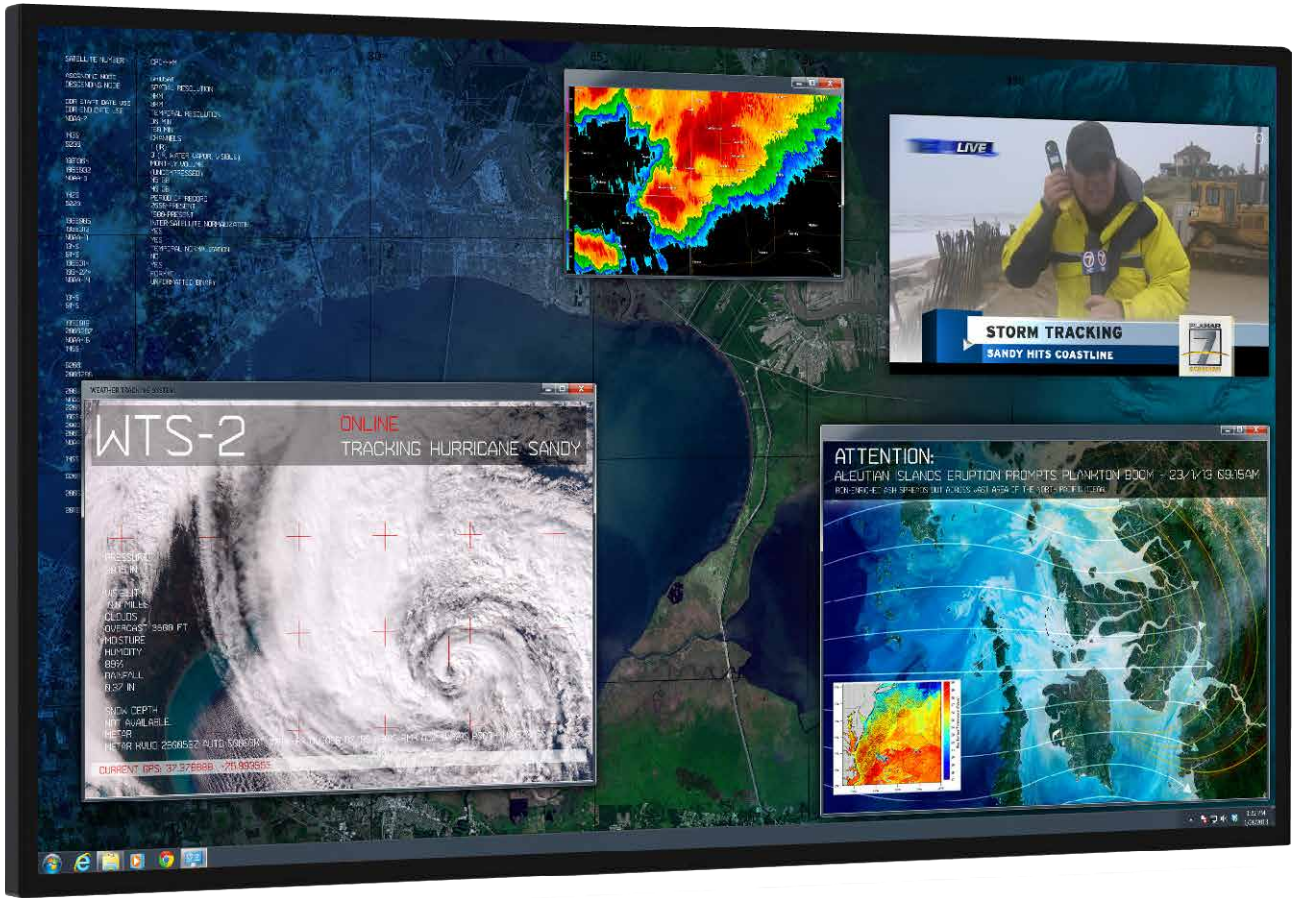

Planar UltraRes 4K 3D-Stereo Touch-Displays

- 75“, 84“ and 98“ LCD-Displays
- UHD-resolution, 8 MP (3.840 x 2.160)
- Native 4K-Resolution@60Hz
- Passive 3D-Stereo and Tracking
- 32 points Multi-touch system
- Innovative mounting solution

Immersive 4K for Professional Applications

Touch
3D
4K

Planar® UltraRes™ Series is a family of displays that produce resolution and picture quality not before seen in large format LCD displays. Designed specifically for resolution-rich professional applications, Planar UltraRes Series displays offer the image quality, connectivity, industrial design and configuration options required in these mission-critical environments.

Planar UltraRes Series displays uniquely combine large screen area and high pixel density ideal for group viewing and collaboration around high-resolution visual information in team rooms and conference rooms. In applications such as energy production and distribution, geospatial intelligence, visualization and simulation, engineering design, process control or command center collaboration, the Planar UltraRes Series, deployed either individually or tiled horizontally to create a video wall, provides the ultimate visual display surface.

Optimized for leading resolution-rich commercial applications

Designed inside and out to meet the demanding requirements of professional high resolution visual collaboration.

8 Megapixels of Perfection

The Planar UltraRes has four times the resolution and pixel density of a comparably-sized Full HD display. Displaying Ultra HD content, the result produces clarity and detail that appears sharp even at close viewing distances. No detail is missed. A single Planar UltraRes display provides the same resolution and similar screen area to that of a 2x2 narrow bezel LCD video wall, but with no bezels in the display area.