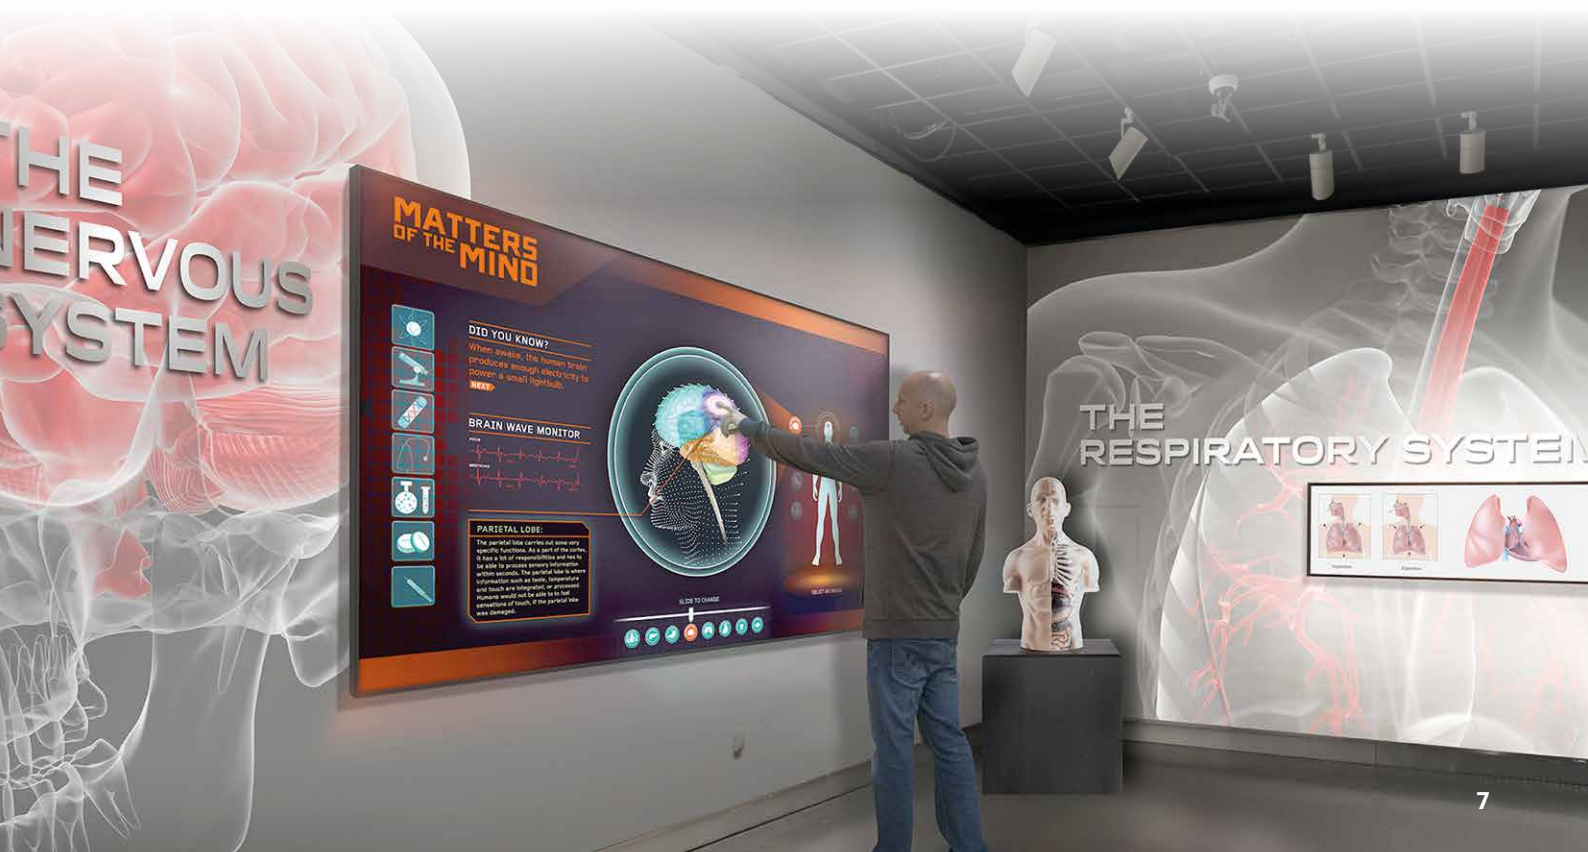

4K Accuracy

With a native 4K resolution of 3840 x 2160, Planar UltraRes Touch displays provide four times the resolution of a Full HD display for amazing clarity. Touch brings viewers closer to the display and Planar UltraRes Touch delivers razor-sharp clarity even at close viewing distances.

Integrated Design

With touch technology designed and built into the display, Planar UltraRes Touch is a fully integrated solution, delivering an elegant design and more accurate multi-touch experience. These displays offer a precise 32-point touch solution without the hassle, design, and performance disadvantages of a bulky overlay.

Highlights

- Features 32 points of multi-touch, multi-user technology
- Integrated design – no bulky overlay
- Features Planar ERO technology for increased ruggedness and optics
- Optional Planar Profile Mounting System enables the industry's thinnest mounted depth
- Touch and Planar ERO models available