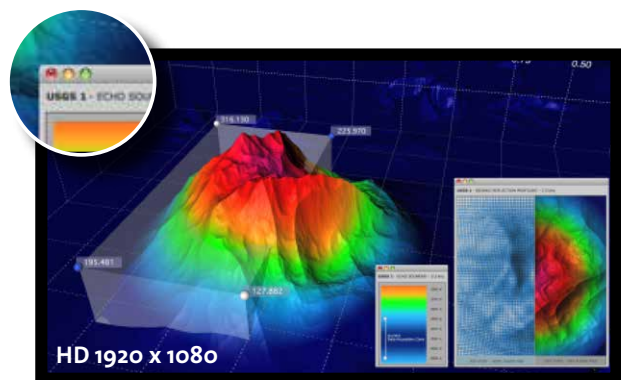

Planar UltraRes incorporates advanced display technology to further enhance image quality. With features such as 120Hz response rate, 10bit color depth, local dimming for enhanced contrast, high brightness panel options and support for full 4K at 60Hz frame rate, Planar UltraRes provides no-compromise image quality not possible with other display technologies.

Built By Professionals, for Professionals

Planar UltraRes is designed from the ground up for commercial applications. The display incorporates the latest standards in digital video and data capture – 2x HDMI 2.0 with HDCP 2.2 support, 2x HDMI 1.4 and 1x DisplayPort 1.2 – so that multiple 4K sources can be captured, switched between and displayed in native resolution. The display has been tuned and tested

with a range of the most popular professional graphics cards, controllers and content sources in order to make solution deployment easier and more successful for applications, including:

- Geospatial
- Oil and Gas Exploration and Production
- Process Control
- Computer Aided Design (CAD)
- Architecture
- Visualization and Simulation
- Medical Imaging
- Digital Post-Production
- Science – Academic Research and Commercial
- Financial Decision Room
- Control Room
- Collaborative Conference Room / Team Room
- Digital Signage

Planar UltraRes has four times the resolution and pixel density of a comparably-sized full HD display.